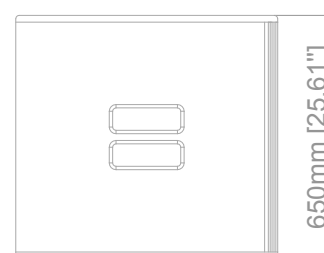

Xiv18 Reference Subwoofer (installation)

- **X Series Family-Lightweight**
- **Fixed installation**
- **Horizontal / Vertical / Cardioid**
- **No Rigging**
- **VDA18 / VDA12 Controller**

The Xiv18 is the recommended subwoofer for the X Series Line Array, M, TC, PS Series and other QANON AUDIO® products. It enhances the system's sub-low frequency supplement by enhancing the low-frequency throwing capability, which allows the system's operating frequency range to be extended to 25Hz.

The Xiv18 subwoofer is internally loaded with an 18-inch speaker. It has a powerful impact, sensitivity and low frequency performance, with a vented progressive shape on the inside and outside, allowing laminar airflow and reduced turbulence noise. These comprehensive features help to improve the working level. In the installation application, the Xiv18 is especially suitable for different needs. It can be installed in both mobile and fixed installations. It also provides both vertical and horizontal mounting methods, extending the extension of the low frequency limit, so that you can feel very full low frequency effect. For small rental activities, the Xiv18 and M, TC, and PS series are quick to deploy and easy to assemble. It can be used as a powerful PA speaker ultra-low frequency system, and its excellent projection capability can meet large space and multi-function hall.

Xiv18 Technical Specification